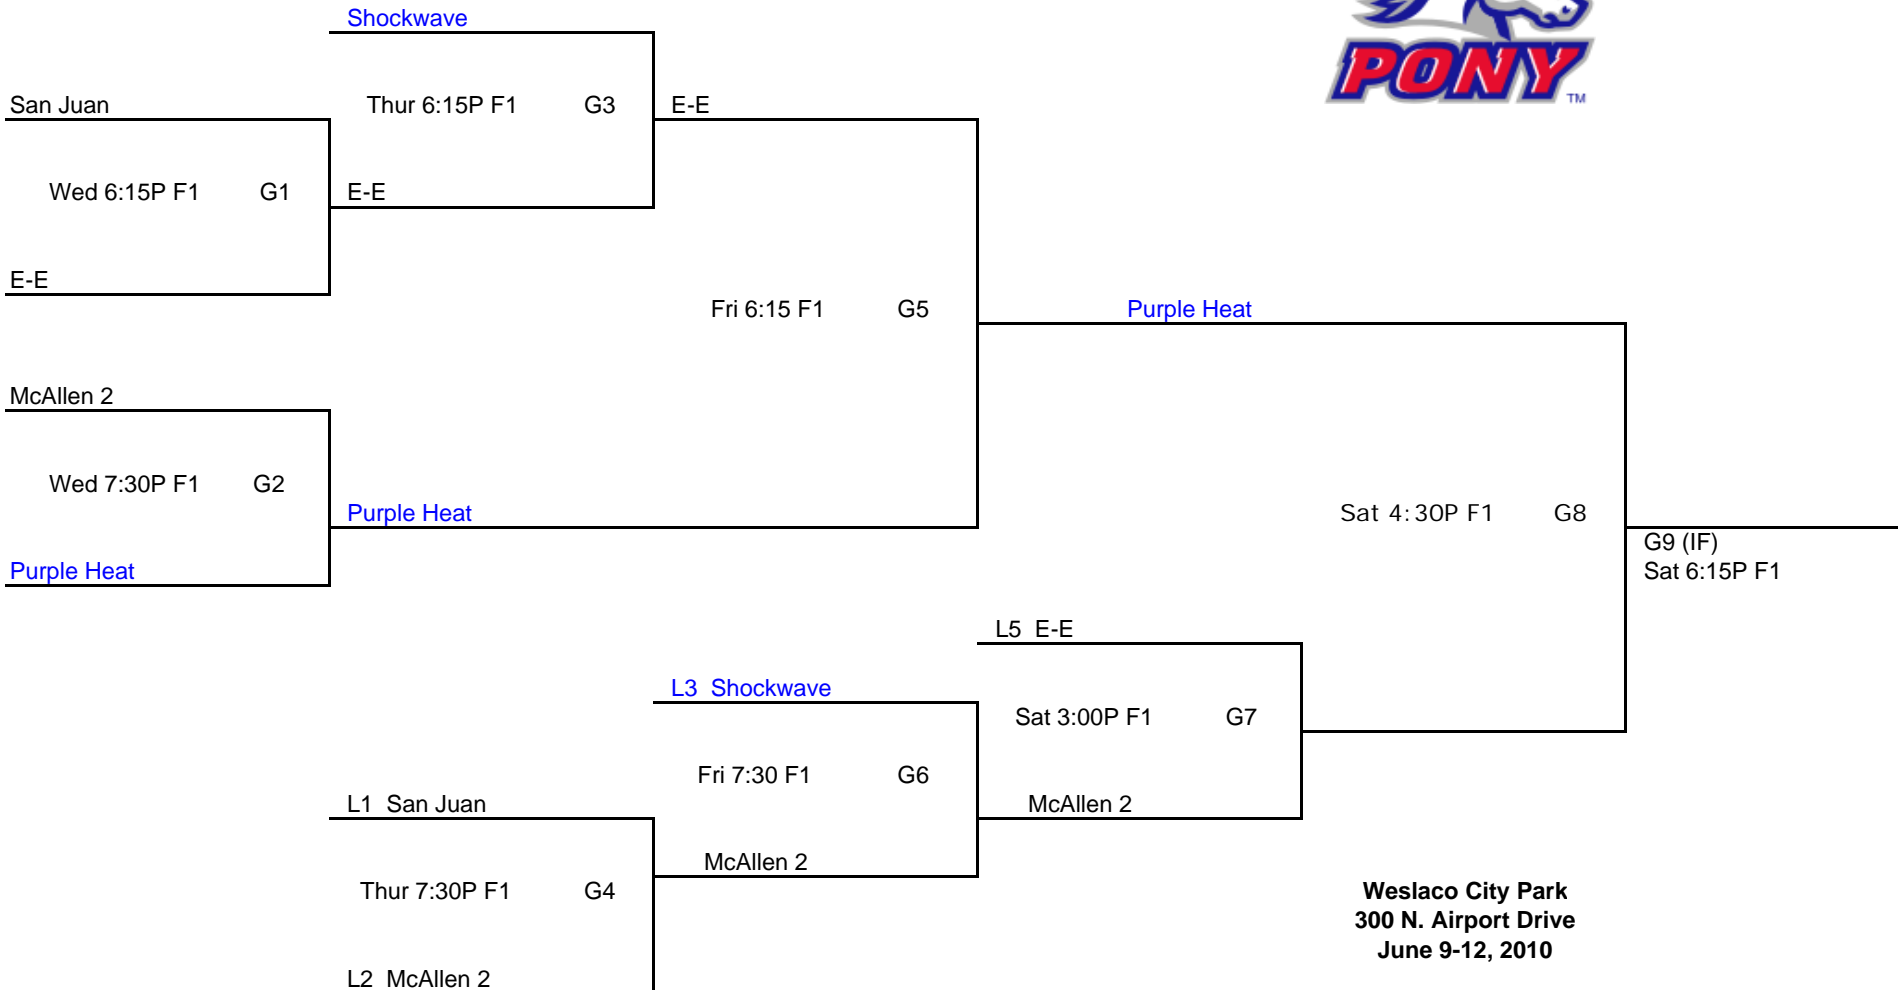

Hosted By :

2010 PONY Girls Softball All-Star Tournament Bracket
5-Team Double Elimination

Teams in blue are Weslaco teams

Weslaco City Park
300 N. Airport Drive
June 9-12, 2010

Please - No Bats Allowed In The Complex Except During Games
No Bat Sticks Allowed At Any Time